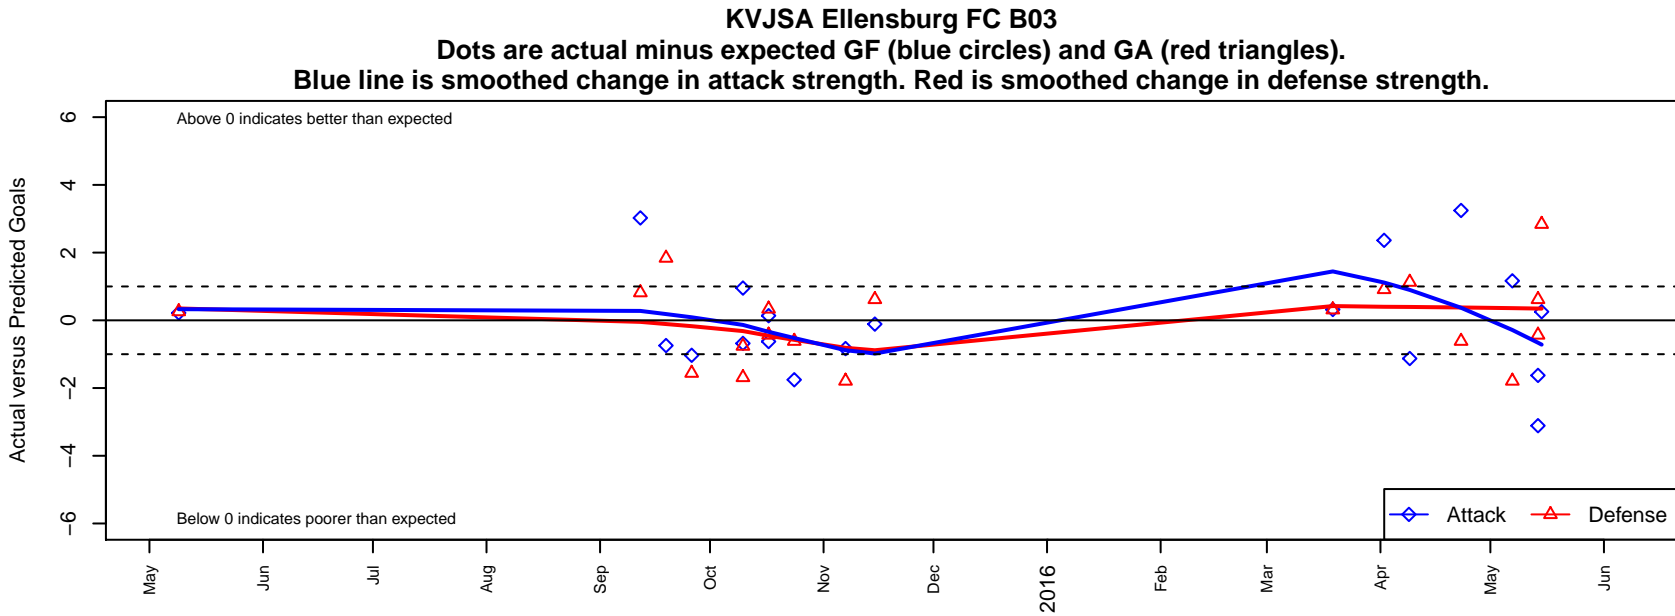

**attack and defense variance (black dot)
relative to other teams
and top 10 in region**

**attack and defense rating
relative to others at age
and all opponents in last 13 months**

KVJSA Ellensburg FC B03

Kittitas Valley Junior SA
Ellensburg, WA
B03 total strength=501
attack=0.43 defense=0.29
fall league = PSPL-Inland Div 2 U12
spr league = Spr PSPL-Inland Div 2 U12

alt names used:
KVJSA Ellensburg FC Boys U12
KVJSA Ellensburg FC Boys U12

Venues played:
2014 Spr PSPL-Inland Div 2 U11
2015 PSPL-Inland Div 2 U12
2015 Spr PSPL-Inland Div 2 U12