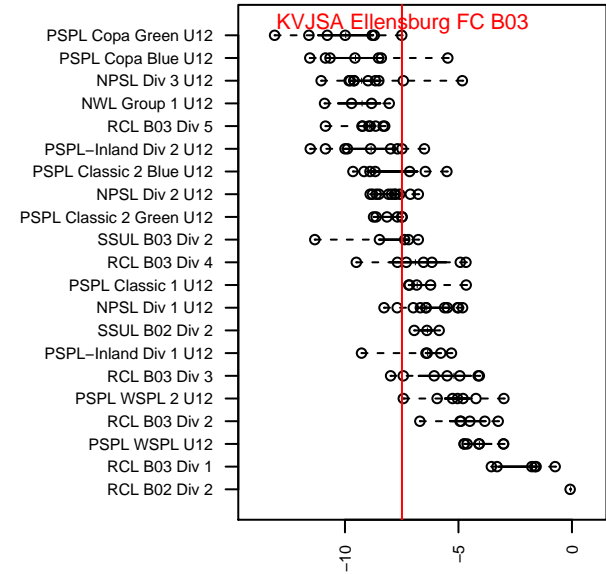

**attack and defense rating
relative to others at age
and all opponents in last 13 months**